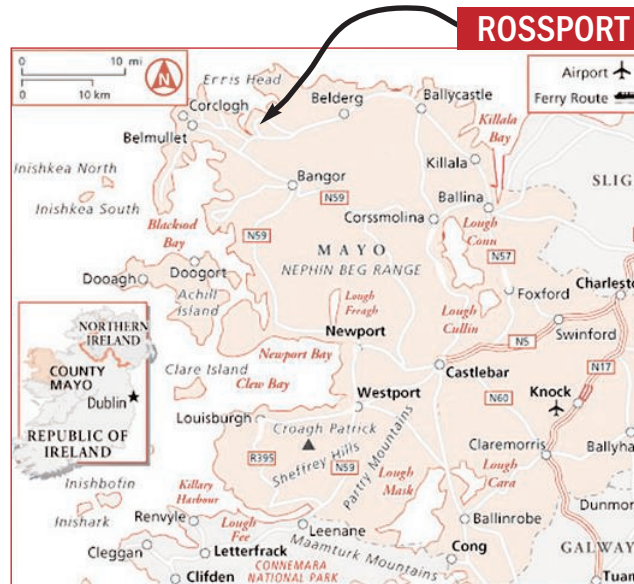

how to find us

For directions on how to get to the camp look at the website (but please contact us before arriving!):

www.struggle.ws/rsc/

Contact details for people at camp:

Tracey: +353 87 6543425

Michael: +353 86 3588890

Landline: +353 97 20944

Email: rossportsolidaritycamp@gmail.com

Come to Rossport Solidarity Camp

A consortium of multinationals, Shell, Statoil and Marathon, supported by the Irish State, is proposing to build a dangerous, experimental raw gas pipeline and gas refinery in northwest Ireland. But they are being resisted...